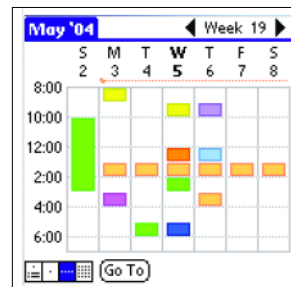

See things clearly on a color screen.

A display that's bright, colorful, and easy to read is exactly what you'll find with the Zire 31 handheld. Whether you're at home, at work or at school, you can organize your day, view photos and even play a game, seeing all of it the way it was meant to be.

Be as organized as you want to be.

palmOne is always looking for ways to improve your life on the go. That's why an Agenda view lets you stay ahead of your day, and the ability to attach a photo to a contact means you can always put a face with a name. Your Zire 31 handheld synchronizes with Outlook and offers color-coded categories so you can track your schedule and those of your family, work, school and more.

Play MP3s¹.

Carry your tunes with you wherever you go, and listen to them using the speaker or add stereo headphones¹. The Zire 31 handheld won't slow you down, either. You can play MP3s while you're scheduling appointments, adding contacts, or just enjoying a spare moment. With the Zire 31 handheld, your life just sounds better.

Photos

Carry your favorite photos with you and share them with family and friends.

Calendar

Color-code your day, week and month schedule for quick, at-a-glance appointment recognition.

¹ Expansion card required, stereo headphones optional, both sold separately.